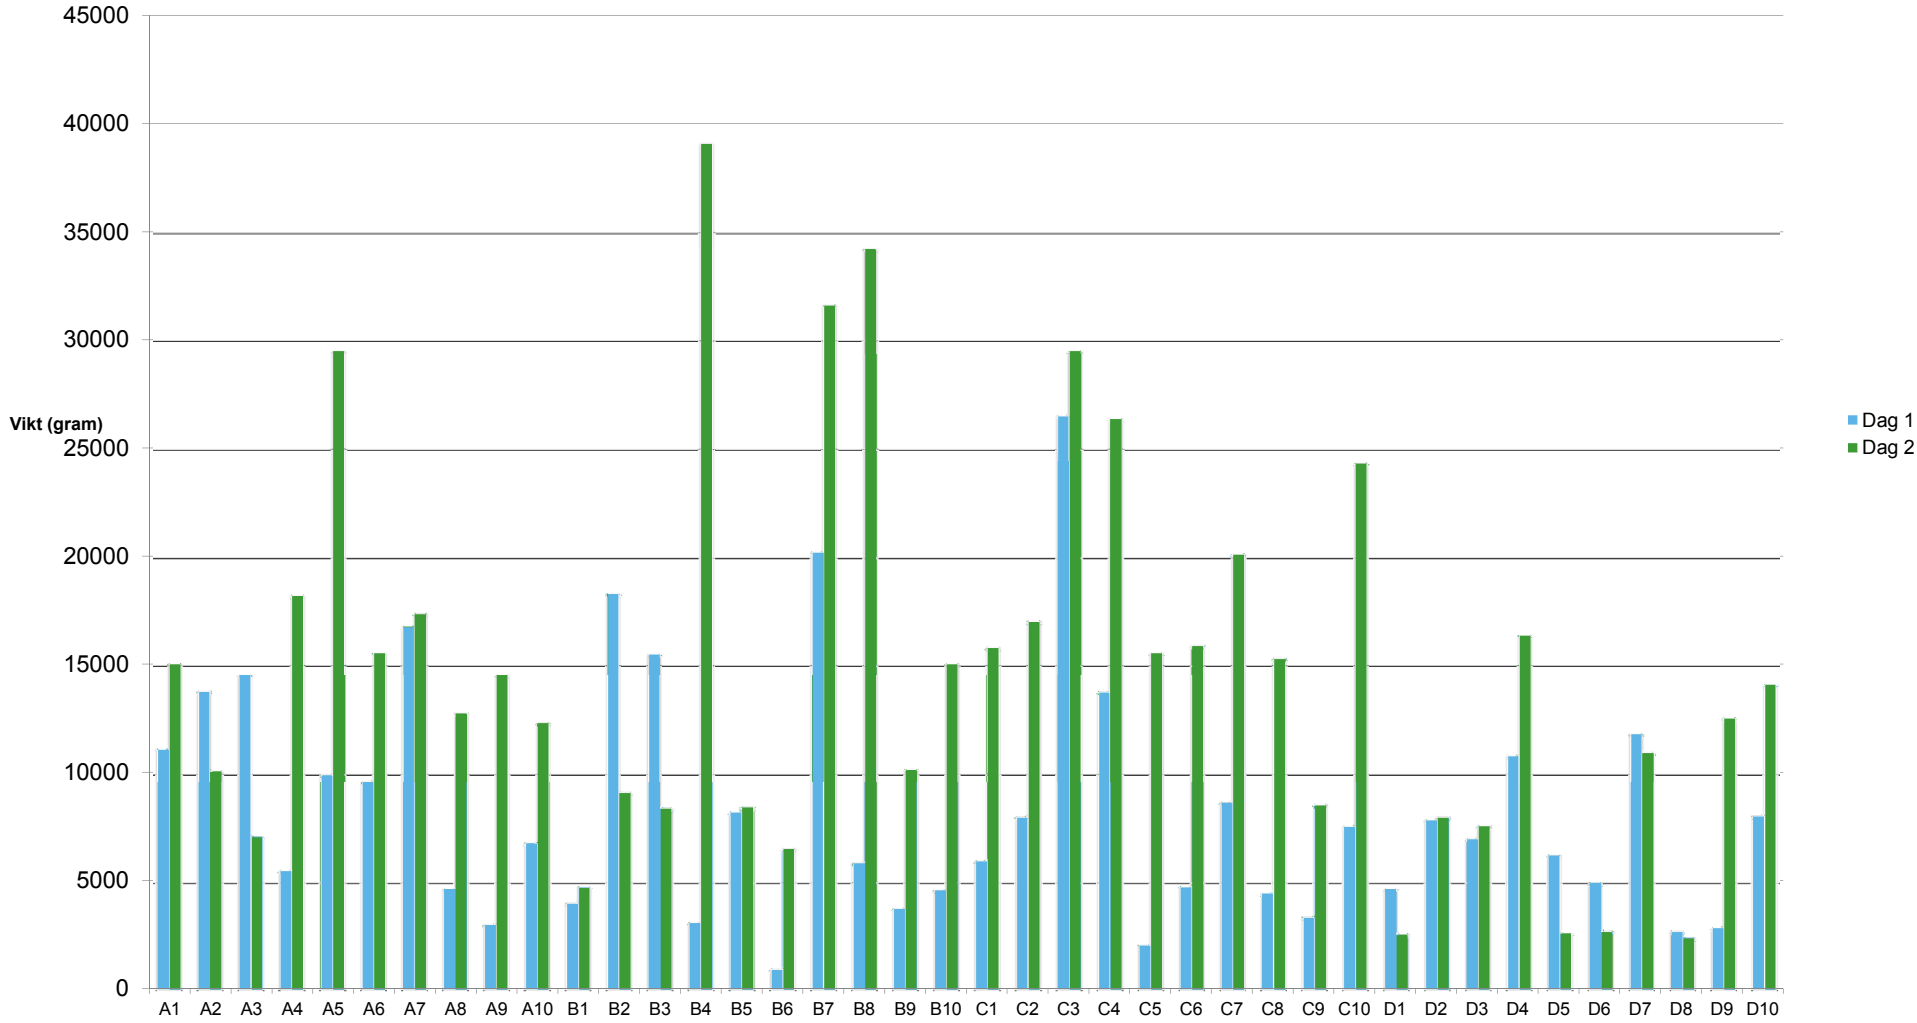

Sensas Open 2017

Sensas Open 2017